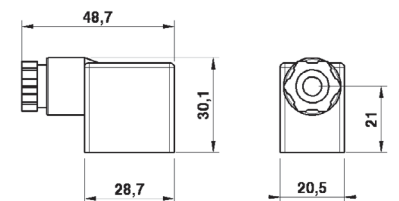

Connettore Connectors

CODE	REF	LINE
A50.26.00010	CONNECTOR SP 22mm	120-125-127-128-130

* Il connettore standard è conforme alla certificazione "UL"