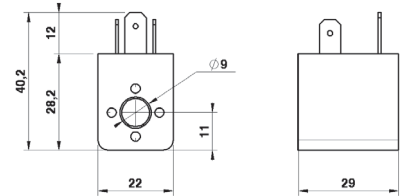

Bobina 22mm 22mm Coil

CODE	REF	LINE
A50.26.00018	BOBINA (COIL) DC12V	120-125-127-128-130
A50.26.00006	BOBINA (COIL) DC24V	120-125-127-128-130
A50.26.00007	BOBINA (COIL) AC24V 50/60HZ	120-125-127-128-130
A50.26.00008	BOBINA (COIL) AC110V 50/60HZ	120-125-127-128-130
A50.26.00009	BOBINA (COIL) AC220V 50/60HZ	120-125-127-128-130